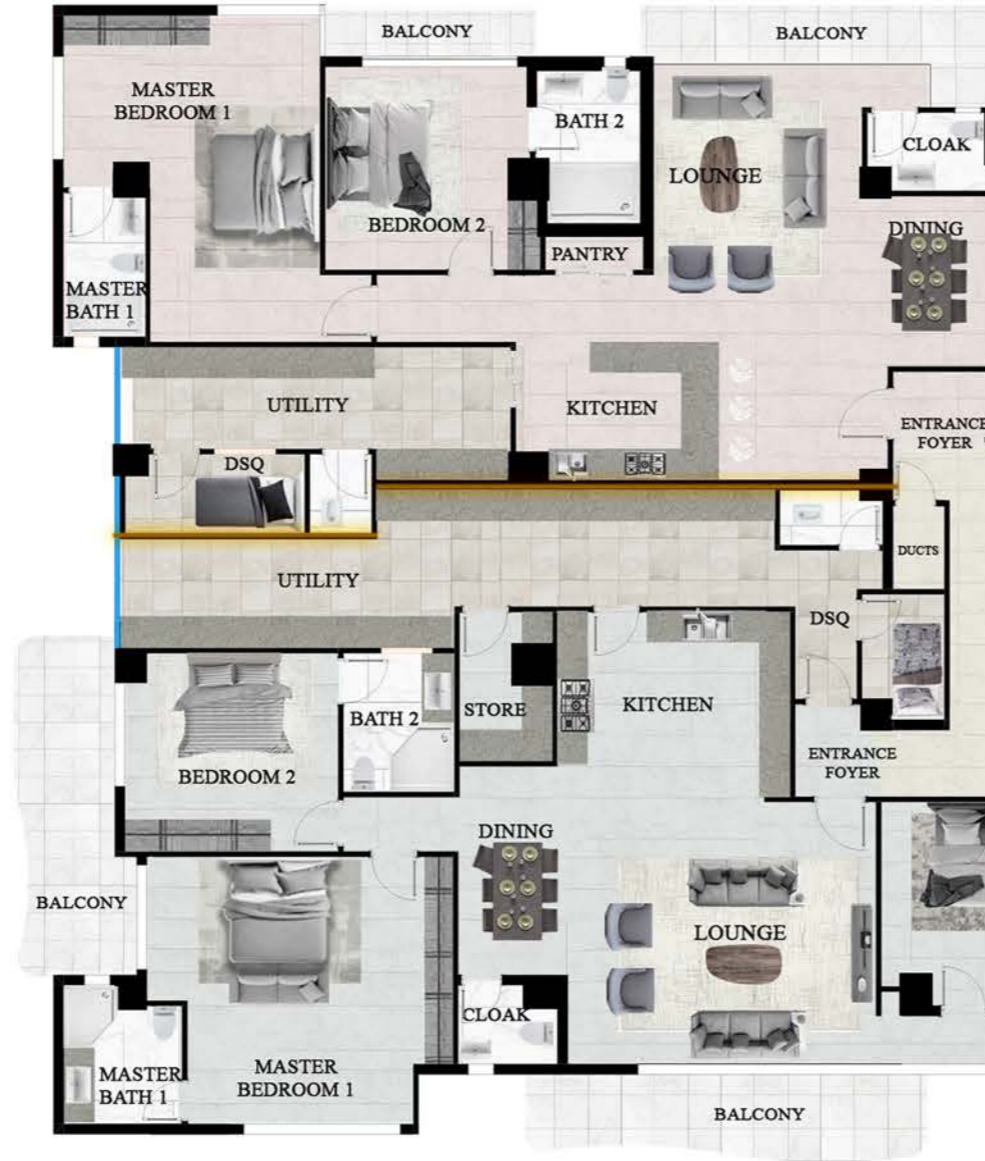

GOOGLE MAPS

M O M B A S A
T U D O R
D R O Y O M B O Y O D R

ENTRANCE
FORECOURT

LUXURY
APARTMENTS

TUDOR
CREEK

AMENITIES

- Controlled Main Entrance
- Ample Parking
- CCTV (24HRS)
- Backup Generator
- Mains Water Supply
- Common Wifi
- High speed Elevators
- Service Lift
- Baby Pool
- Deck Swimming Pool
- Private Ladies' Pool
- Fully Equiped Gym
- Deck Gardens
- Deck Lounges
- Access Private Jetty

TUDOR GEM

OPTIONS BELOW DECK

Offering 2 and 3 bedroom
super luxury apartments
Luxury Duplexes available

3 BEDROOM TYPE C
275M²/ 2,960FT²

3 BEDROOM TYPE A
274M²/ 2,950FT²

2 BEDROOM TYPE A
170M²/ 1,830FT²

3 BEDROOM TYPE B
273M²/ 2,943FT²

OPTIONS ABOVE DECK

Offering 4, 3 & 2 bedrooms
Super luxury apartments
Luxury penthouses available

2 BEDROOM TYPE B
210M²/ 2,260FT²

4 BEDROOM TYPE A
345M²/ 3,714FT²

3 BEDROOM TYPE D
263M²/ 2,831 FT²