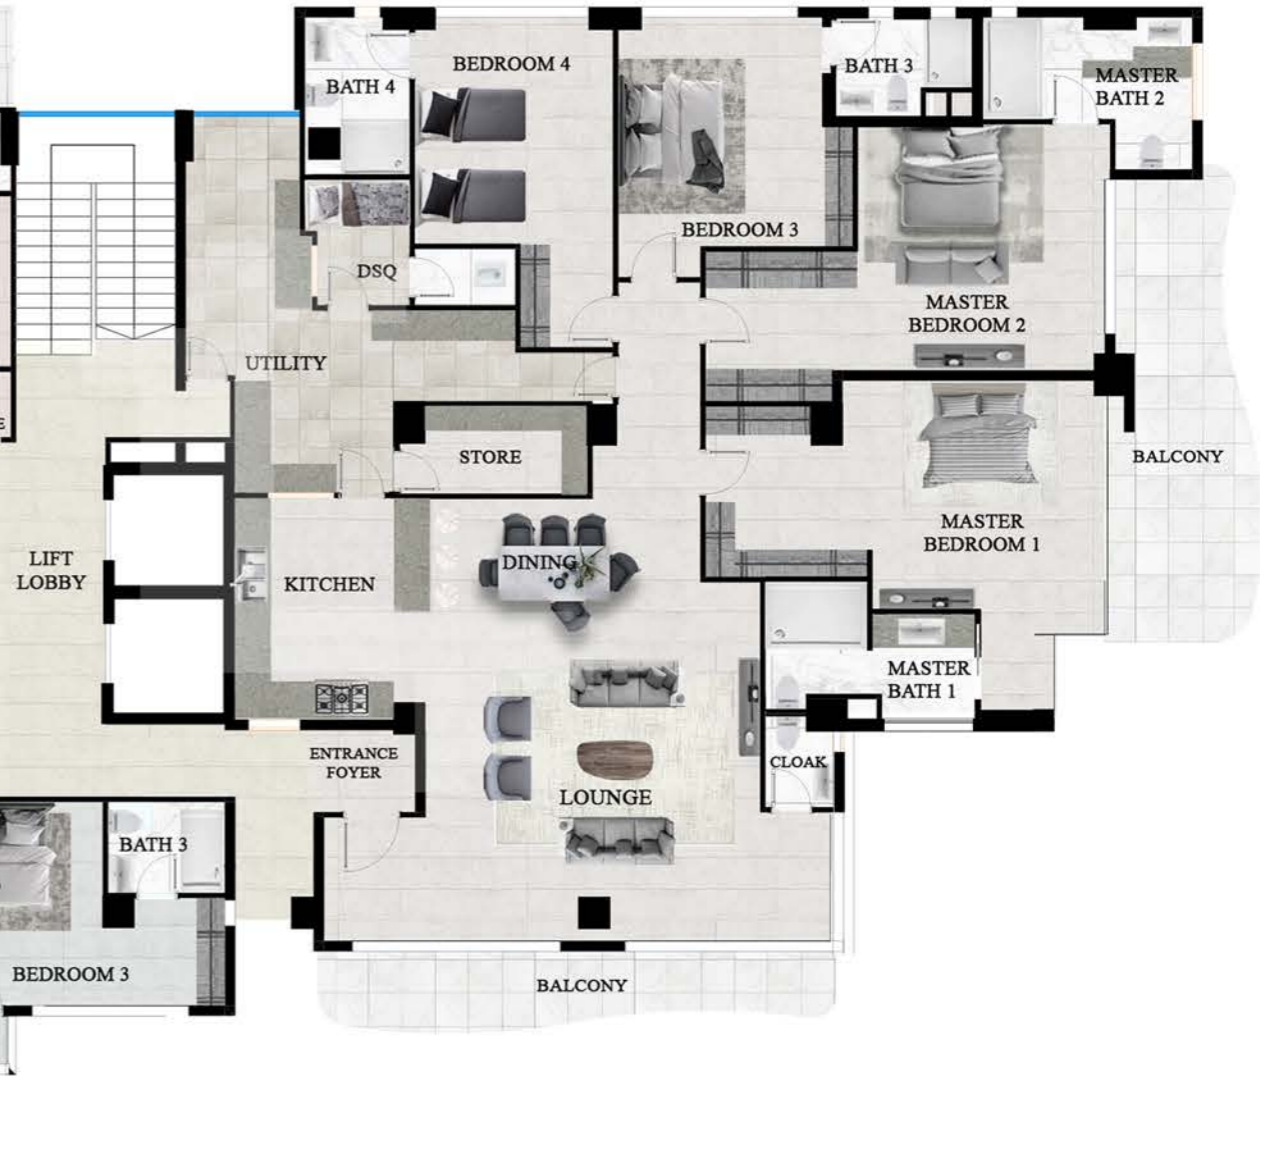

GOOGLE MAPS

M O M B A S A
T U D O R
D R O Y O M B O Y O D R

ENTRANCE
FORECOURT

LUXURY
APARTMENTS

TUDOR
CREEK

AMENITIES

- Controlled Main Entrance
- Ample Parking
- CCTV (24HRS)
- Backup Generator
- Mains Water Supply
- Common Wifi
- High speed Elevators
- Service Lift
- Baby Pool
- Deck Swimming Pool
- Private Ladies' Pool
- Fully Equiped Gym
- Deck Gardens
- Deck Lounges
- Access Private Jetty

TUDOR GEM

OPTIONS BELOW DECK

Offering 2 and 3 bedroom
super luxury apartments
Luxury Duplexes available

3 BEDROOM TYPE C
275M²/ 2,960FT²

3 BEDROOM TYPE A
274M²/ 2,950FT²

2 BEDROOM TYPE A
170M²/ 1,830FT²

3 BEDROOM TYPE B
273M²/ 2,943FT²

OPTIONS ABOVE DECK

Offering 4, 3 & 2 bedrooms
Super luxury apartments
Luxury penthouses available

2 BEDROOM TYPE B
210M²/ 2,260FT²

4 BEDROOM TYPE A
345M²/ 3,714FT²

3 BEDROOM TYPE D
263M²/ 2,831 FT²