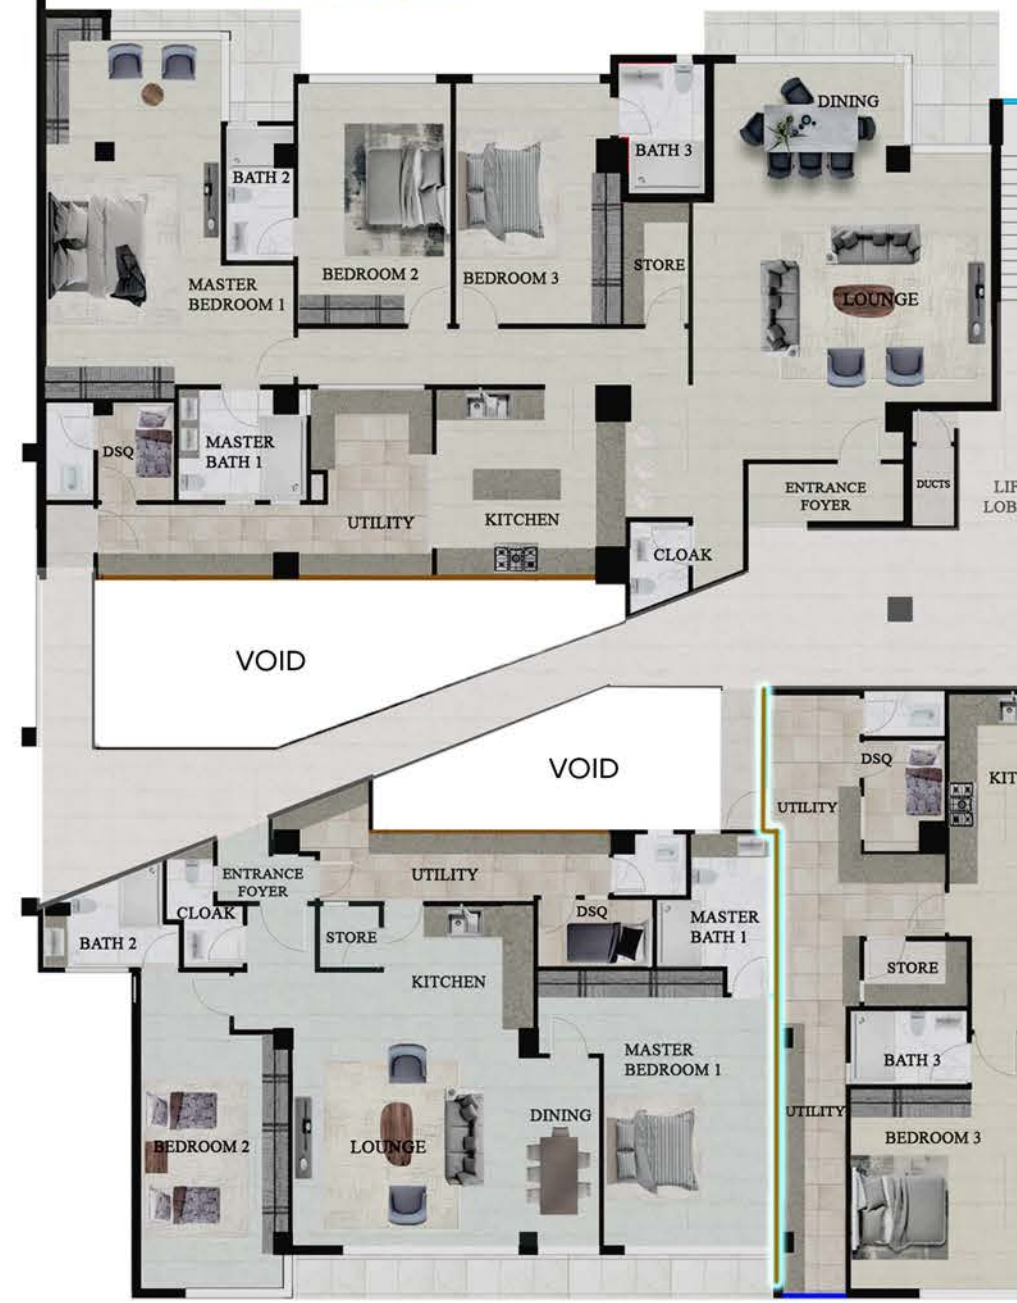

GOOGLE MAPS

M O M B A S A
T U D O R
D R O Y O M B O Y O D R

ENTRANCE
FORECOURT

LUXURY
APARTMENTS

TUDOR
CREEK

AMENITIES

- Controlled Main Entrance
- Ample Parking
- CCTV (24HRS)
- Backup Generator
- Mains Water Supply
- Common Wifi
- High speed Elevators
- Service Lift
- Baby Pool
- Deck Swimming Pool
- Private Ladies' Pool
- Fully Equiped Gym
- Deck Gardens
- Deck Lounges
- Access Private Jetty

TUDOR GEM

OPTIONS BELOW DECK

Offering 2 and 3 bedroom
super luxury apartments
Luxury Duplexes available

3 BEDROOM TYPE C
275M²/ 2,960FT²

3 BEDROOM TYPE A
274M²/ 2,950FT²

2 BEDROOM TYPE A
170M²/ 1,830FT²

3 BEDROOM TYPE B
273M²/ 2,943FT²

OPTIONS ABOVE DECK

Offering 4, 3 & 2 bedrooms
Super luxury apartments
Luxury penthouses available

2 BEDROOM TYPE B
210M²/ 2,260FT²

4 BEDROOM TYPE A
345M²/ 3,714FT²

3 BEDROOM TYPE D
263M²/ 2,831 FT²